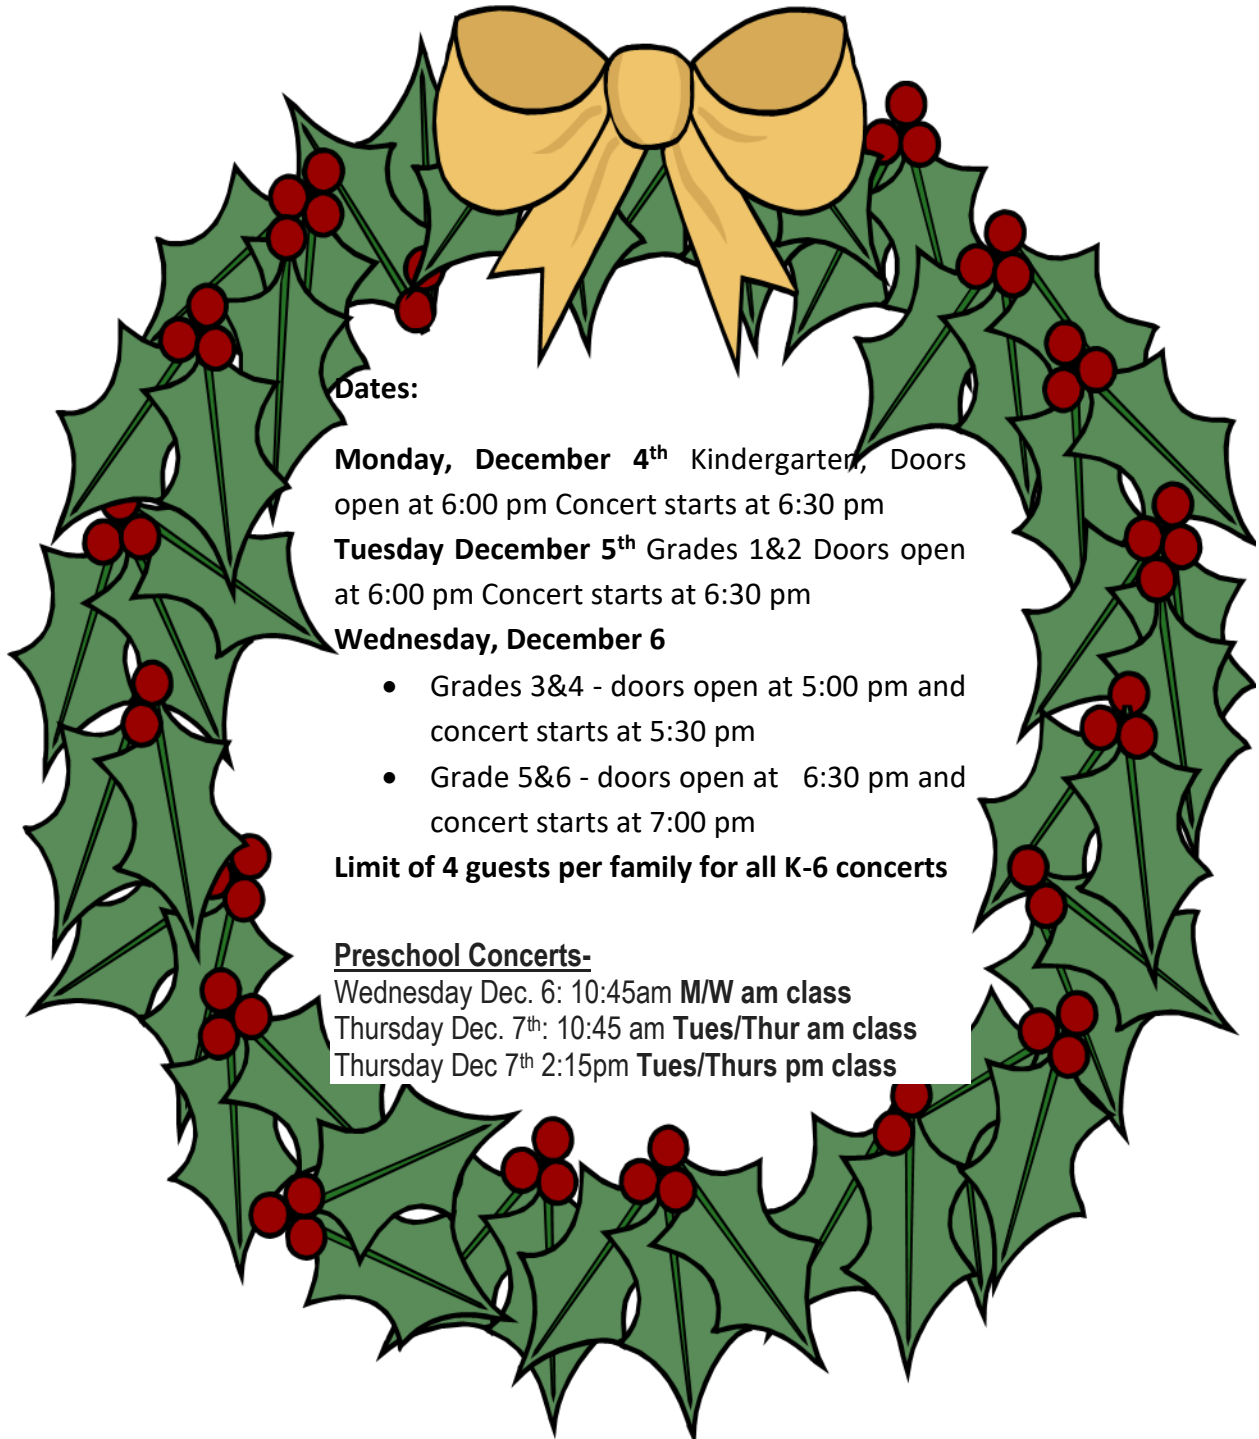

# **Notre Dame Christmas Concert 2017**

**Dates:**

**Monday, December 4<sup>th</sup>** Kindergarten, Doors open at 6:00 pm Concert starts at 6:30 pm

**Tuesday December 5<sup>th</sup>** Grades 1&2 Doors open at 6:00 pm Concert starts at 6:30 pm

**Wednesday, December 6**

- Grades 3&4 - doors open at 5:00 pm and concert starts at 5:30 pm
- Grade 5&6 - doors open at 6:30 pm and concert starts at 7:00 pm

**Limit of 4 guests per family for all K-6 concerts**

**Preschool Concerts-**

Wednesday Dec. 6: 10:45am M/W am class

Thursday Dec. 7<sup>th</sup>: 10:45 am Tues/Thurs am class

Thursday Dec 7<sup>th</sup> 2:15pm Tues/Thurs pm class